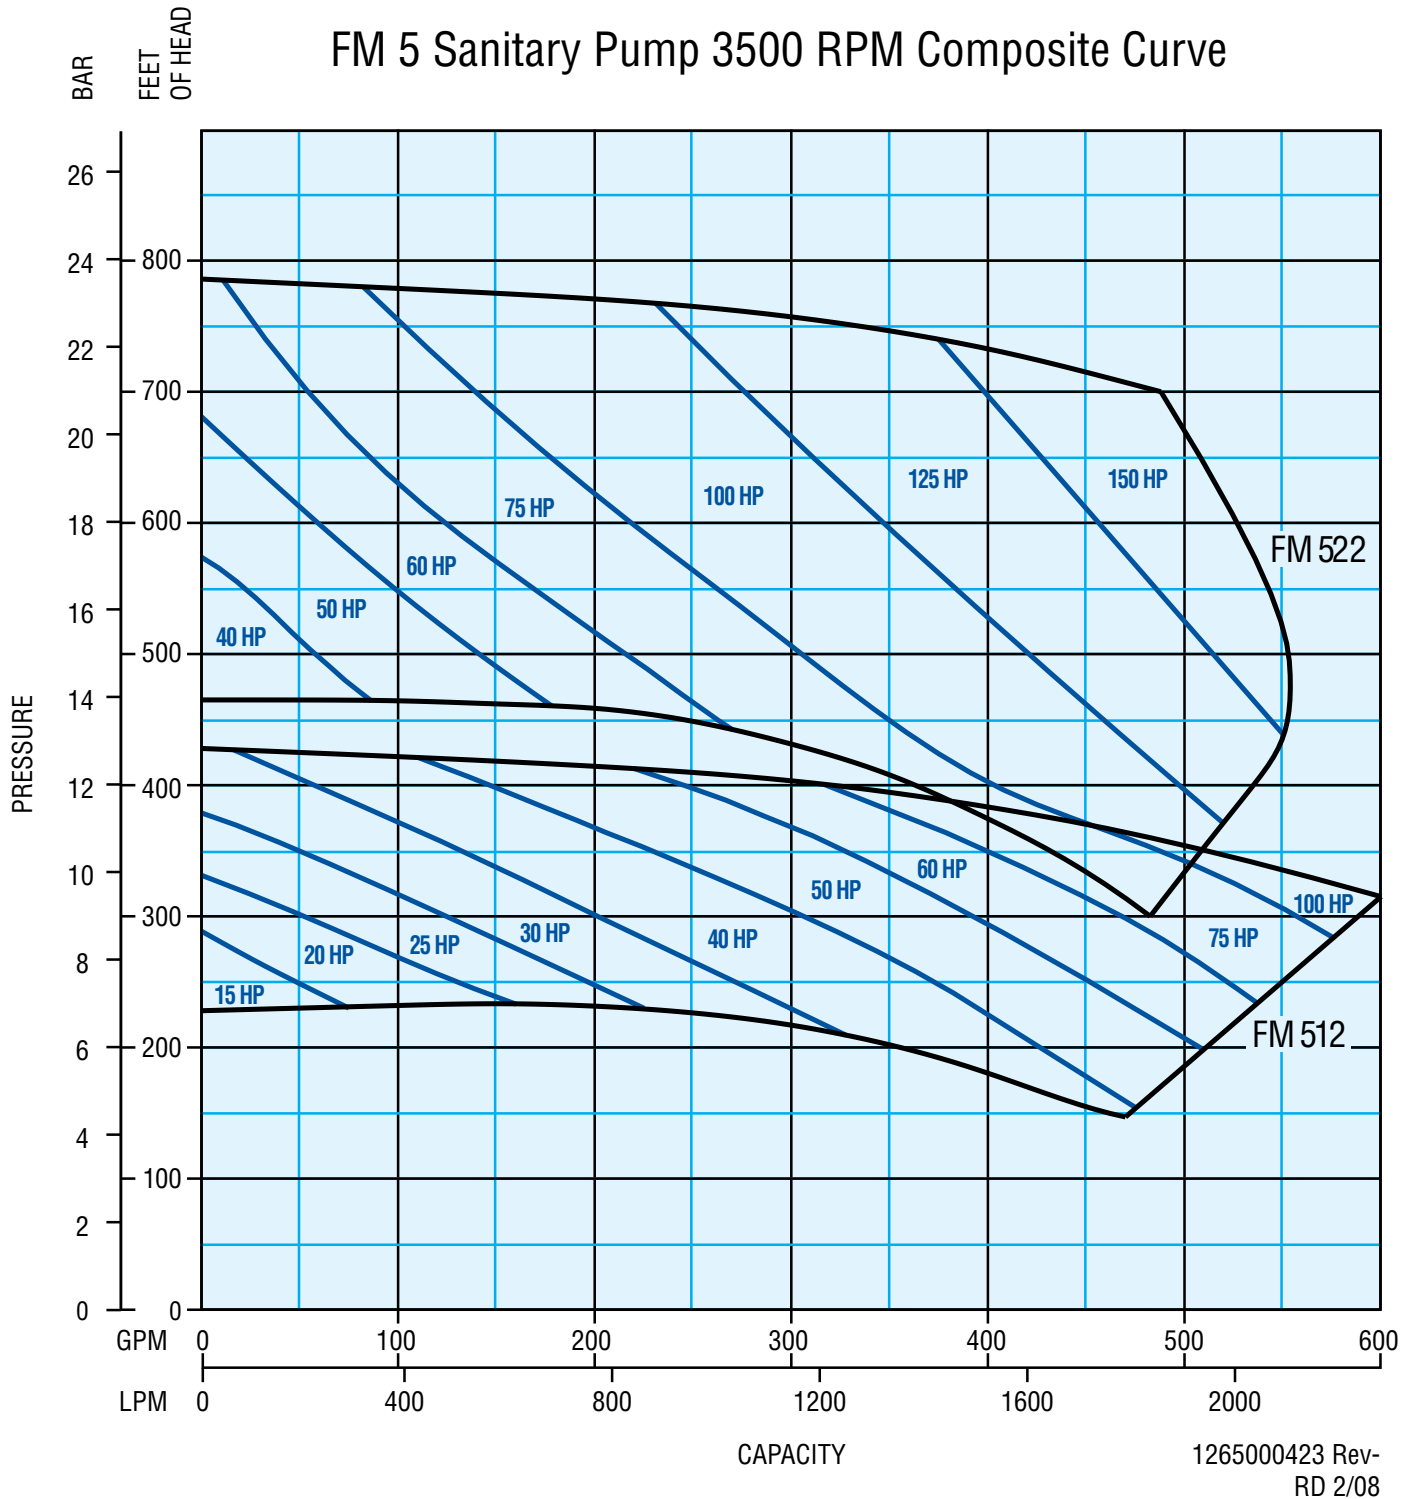

<https://fristam.nt-rt.ru/> || fmg@nt-rt.ru

FM3 Composite Performance Curve

3500 RPM (60 Hz)

Performance curve based on tests using 70°F water. A tolerance of ± 5% applies to all figures. Actual performance may vary by application product. Please contact Fristam for different conditions.

FM5 Composite Performance Curve

3500 RPM (60 Hz)

Performance curve based on tests using 70°F water. A tolerance of ± 5% applies to all figures. Actual performance may vary by application product. Please contact Fristam for different conditions.