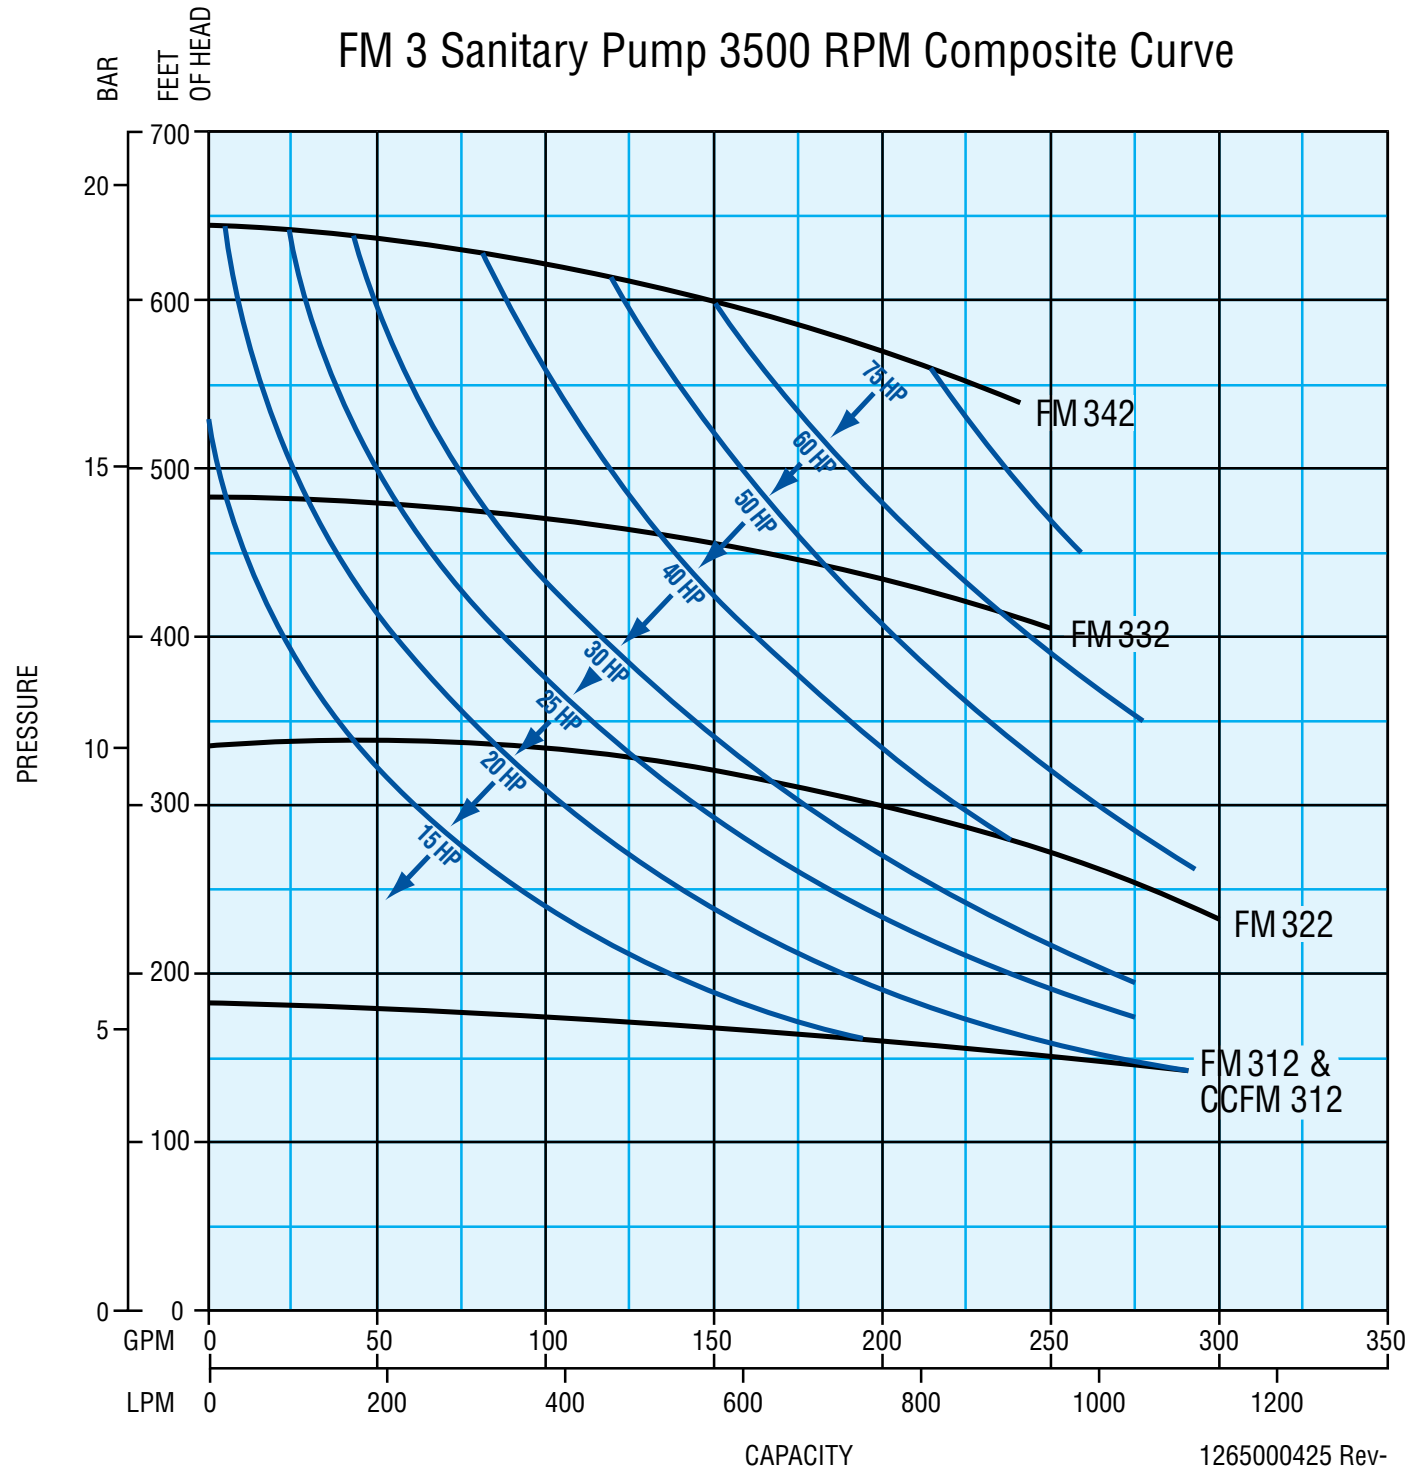

<https://fristam.nt-rt.ru/> || fmg@nt-rt.ru

FM3 Composite Performance Curve

3500 RPM (60 Hz)

Performance curve based on tests using 70°F water. A tolerance of ± 5% applies to all figures. Actual performance may vary by application product. Please contact Fristam for different conditions.