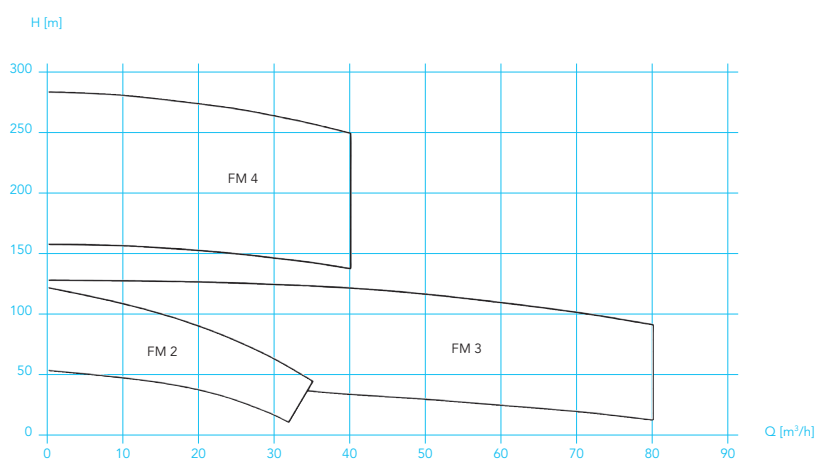

## SPECIFIC CONSTRUCTION

The FM are multistage pumps, specifically developed to generate high delivery heads, boosted by several successive pump stages.

Adhering to minimal production tolerances throughout our highly precise production process makes the FM series an exceptional product of superb industrial manufacturing.

## TECHNICAL DETAILS

- 3 different sizes
- 2 to 5 stages
- Impeller  $\varnothing$  up to 250 mm
- Discharge pressures up to 45 bar
- Flow rates up to 80 m<sup>3</sup>/h
- Viscosities up to 500 mPa s

Characteristic curves of the Fristam series FM;  $n = 2,900 \text{ min}^{-1}$